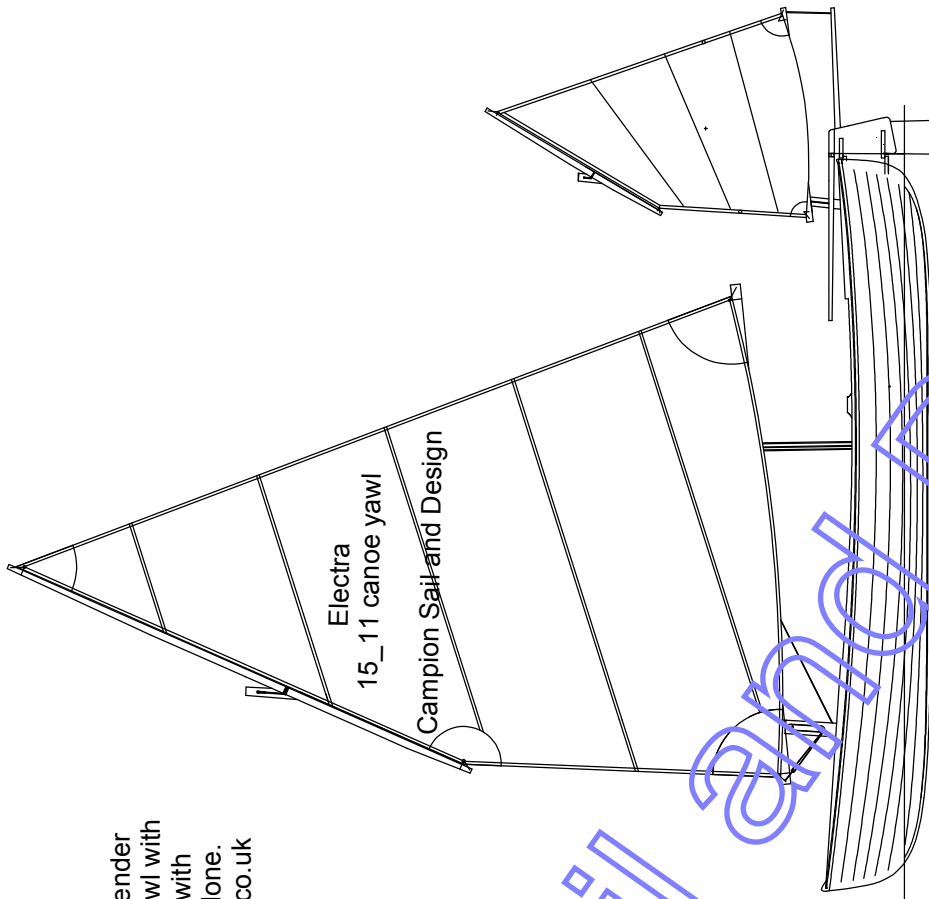

Electra 16 ft double-ender
rigged either as a yawl with
main and mizzen or with
balanced lug main alone.
www.campionboats.co.uk

Campion Sail and Design