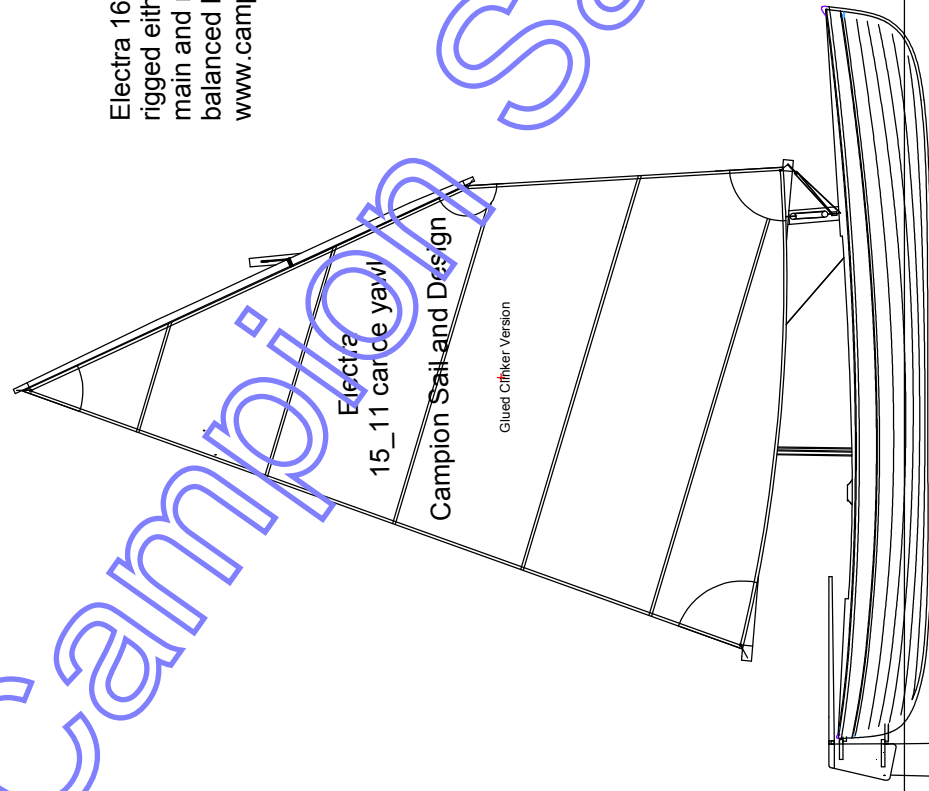

Electra 16 ft double-ender
rigged either as a yawl with
main and mizzen or with
balanced lug main alone.
www.campionboats.co.uk

Campion Sail and Design