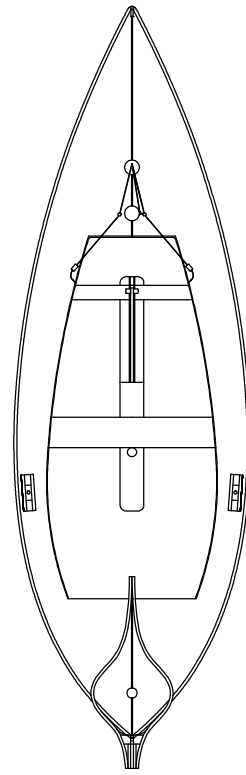

Electra 16 ft double-ender
rigged either as a yawl with
main and mizzen or with
balanced lug main alone.
www.campionboats.co.uk

Campion Sail and Design