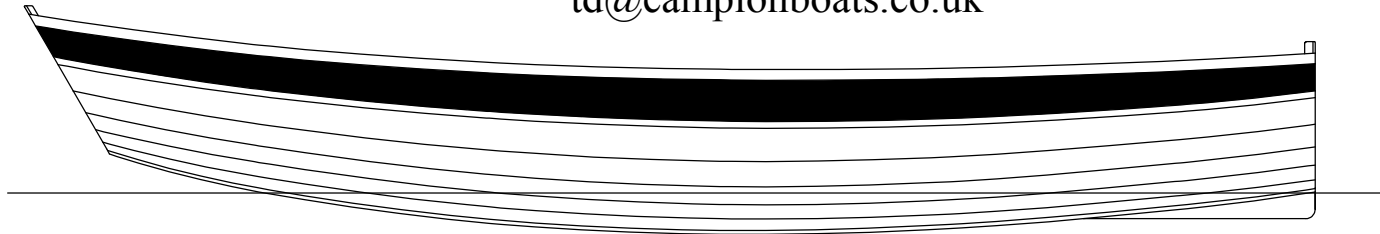

Spice 11: an eleven foot rowing pram - glued clinker or stitched seam multi-chine.

Campion Sail and Design
td@campionboats.co.uk

Clinker hull